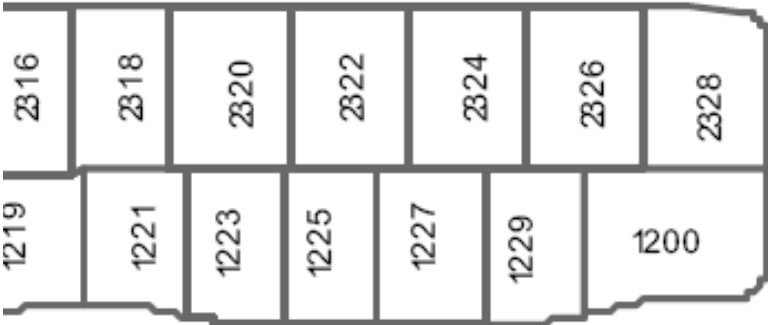

1803

1801

1806

Area 3A
Balboa/Larkin
21 homes

Area 3B
Balboa/Larkin
20 homes

Area 6B
North Cirby, West
26 homes

Area 6C-1
North Cirby, East
30 homes

Area 6C-2
Stoney Point
5 homes