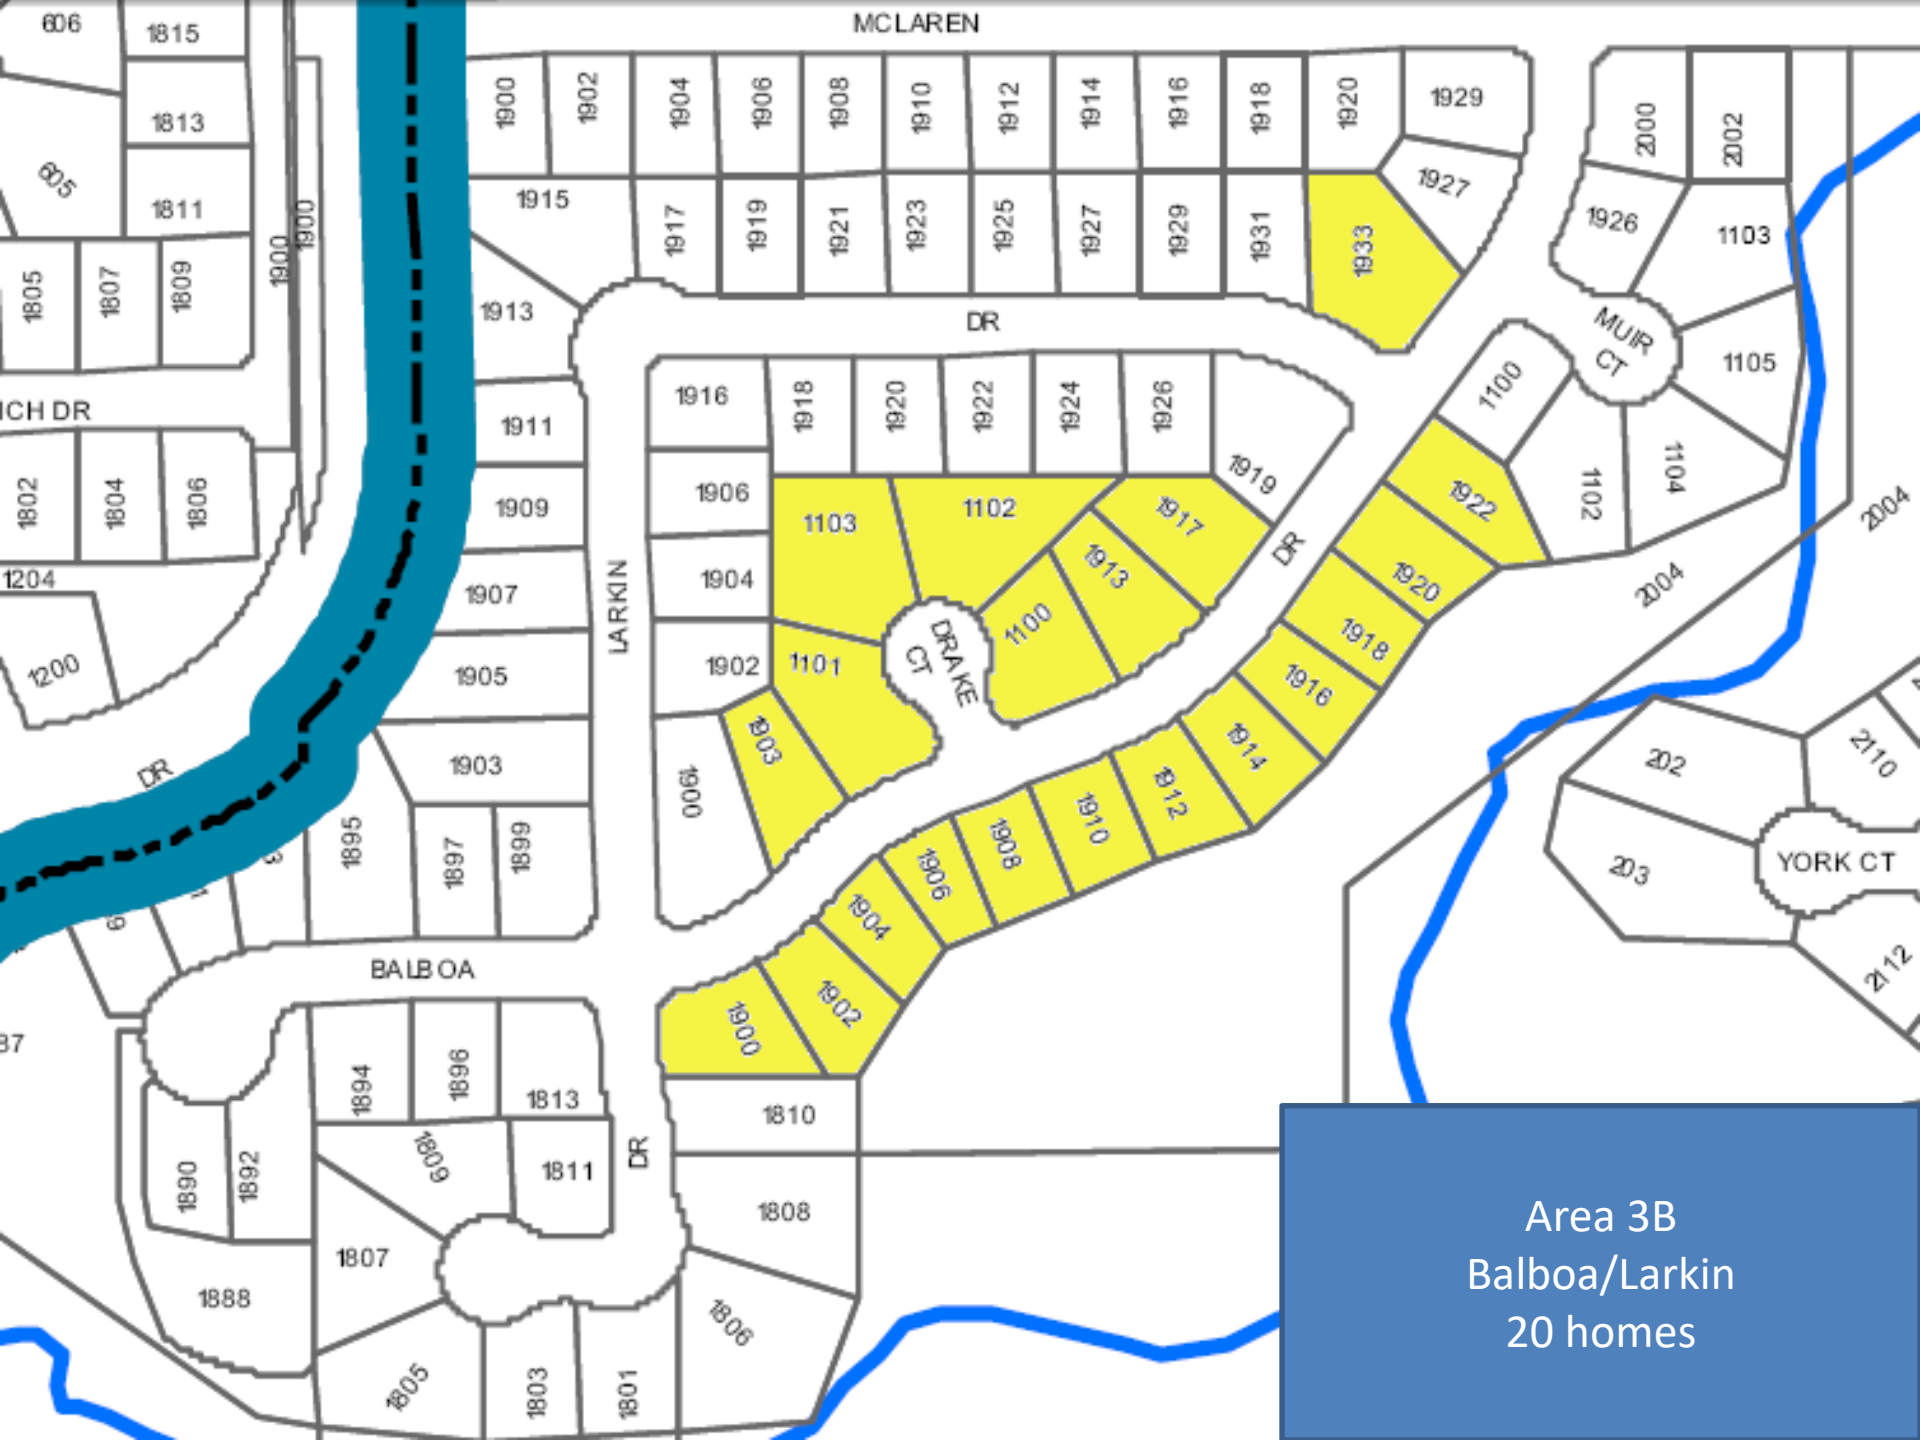

Area 4D
Rockingham/Fairmont/
Graystock/Van Ness/
Livingston
50 homes

Area 4A
McLaren Court and Drive/
Van Ness/York
26 homes

Area 3D
 McLaren /Muir
 21 homes

- 1900
- 1902
- 1904
- 1906
- 1908
- 1910
- 1912
- 1914
- 1916
- 1918
- 1920
- 1929
- 1915
- 1917
- 1919
- 1921
- 1923
- 1925
- 1927
- 1929
- 1931
- 1933
- 1927

1893

1894

1896

1813

37

1890

1892

1809

1811

DR

1810

1888

1807

1808

1808

1805

1803

1801

1806

Area 3A
Balboa/Larkin
21 homes

Area 3B
Balboa/Larkin
20 homes

Area 6B
North Cirby, West
26 homes

Area 6C-1
North Cirby, East
30 homes

Area 6C-2
Stoney Point
5 homes