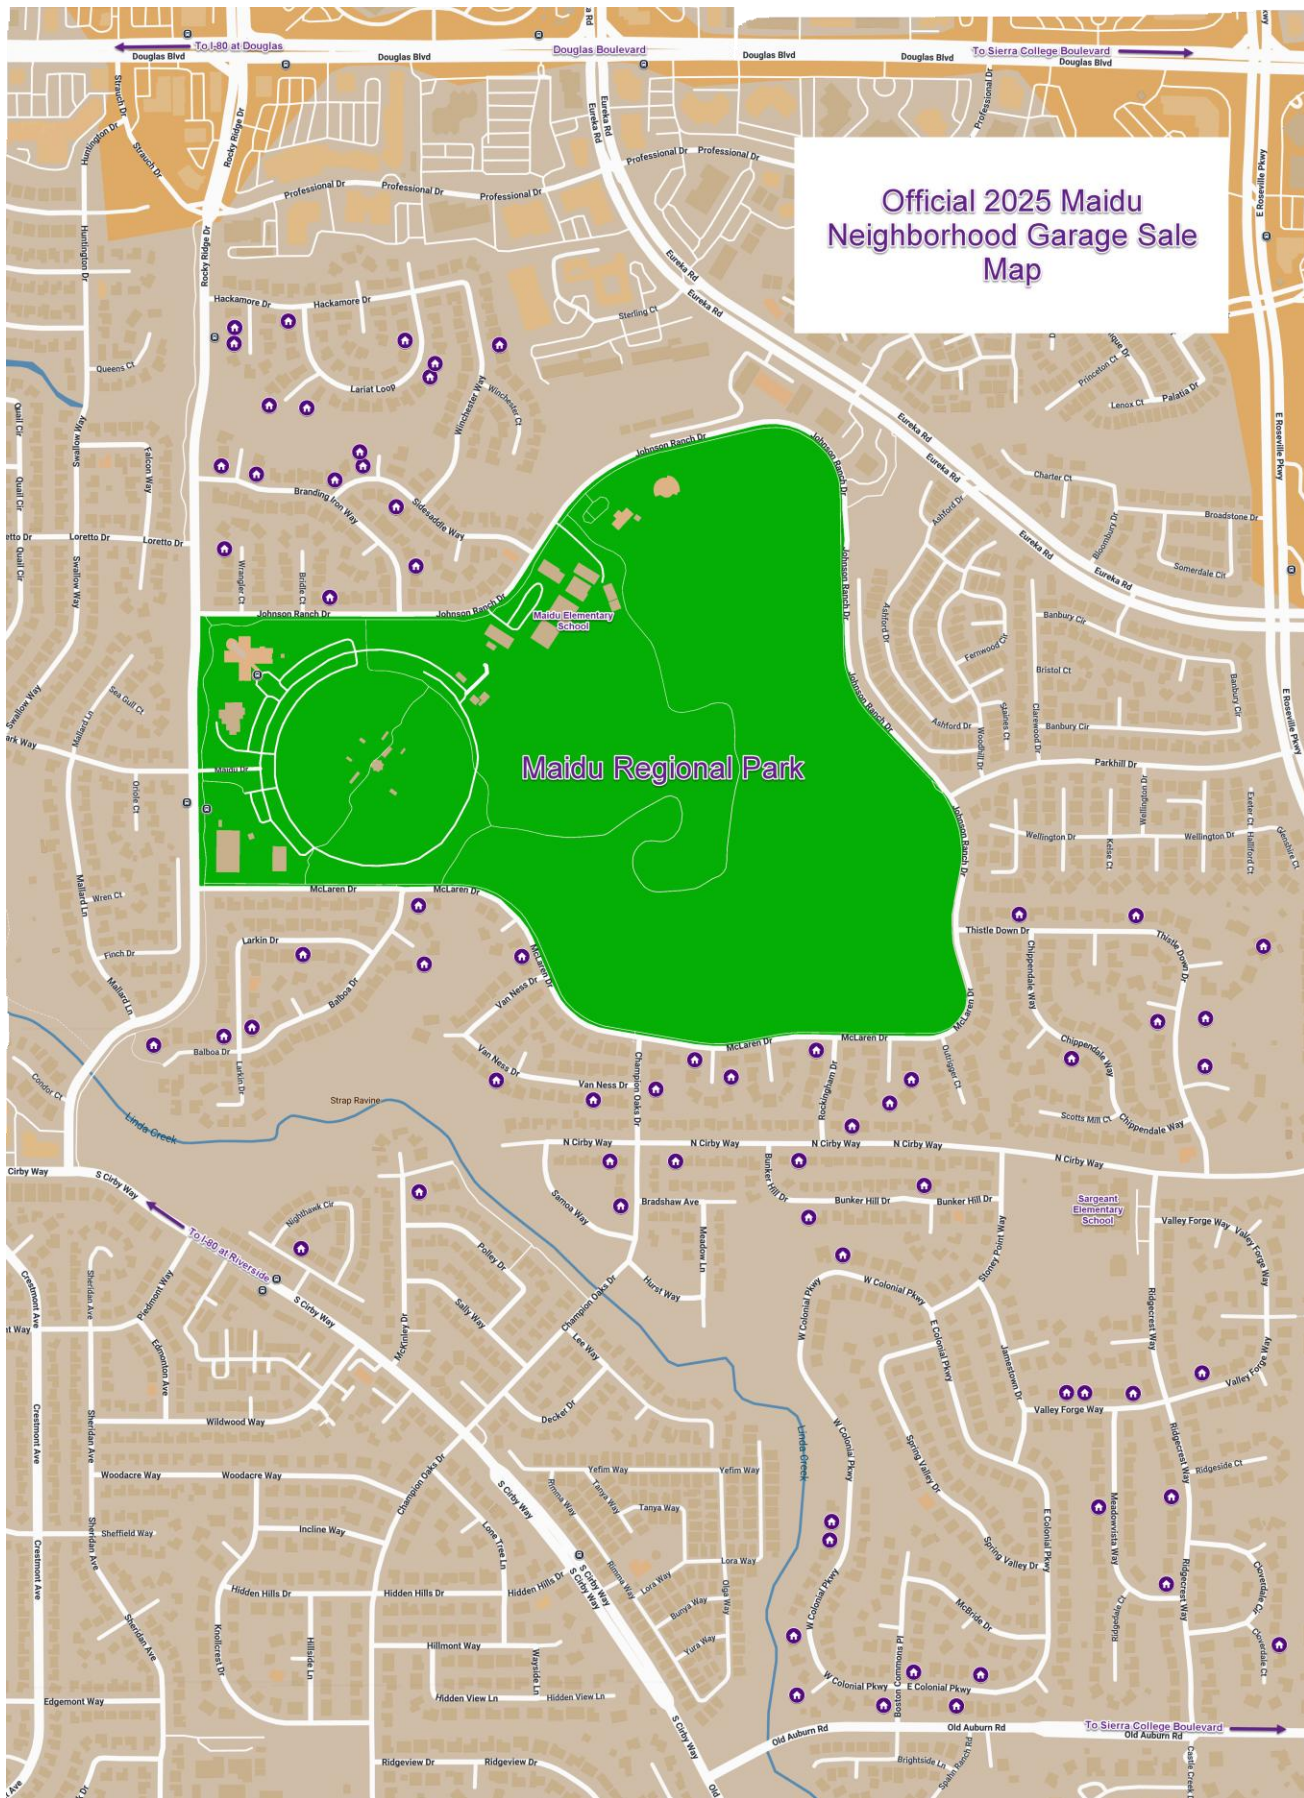

Homes Participating in the 2025 Maidu Neighborhood Garage Sale

1889 Balboa Drive	1526 Lariat Loop	303 Sun Dance Court
1899 Balboa Drive	1529 Lariat Loop	306 Sun Dance Court
101 Boston Commons Place	1900 Larkin Drive	2307 Thistle Down Drive
1901 Branding Iron Way	1922 Larkin Drive	2321 Thistle Down Drive
1905 Branding Iron Way	2000 McLaren Drive	2333 Thistle Down Drive
1915 Branding Iron Way	2014 McLaren Drive	103 Trenton Court
1931 Branding Iron Way	2204 McLaren Drive	405 Tyrolean Court
1206 Bunker Hill	2218 McLaren Drive	408 Tyrolean Court
1223 Bunker Hill	1310 Meadowvista Way	2305 Valley Forge Way
1119 Champion Oaks Drive	1321 Meadowvista Way	2307 Valley Forge Way
1206 Champion Oaks Drive	1104 Muir Court	2313 Valley Forge Way
202 Cheyenne Court	2000 N. Cirby Way	2403 Valley Forge Way
204 Cheyenne Court	2108 N. Cirby Way	2118 Van Ness Drive
1014 Chippendale Way	2202 N. Cirby Way	2132 Van Ness Drive
103 Cloverdale Ct	2302 N. Cirby Way	1411 W. Colonial Parkway
1564 E. Colonial Parkway	2303 N. Cirby Way	1439 W. Colonial Parkway
1571 E. Colonial Parkway	1812 Nighthawk Circle	1441 W. Colonial Parkway
205 Golden Hill Court	201 Park Meadow Court	1455 W. Colonial Parkway
403 Graystock Court	302 Remington Court	1467 W. Colonial Parkway
1908 Hackamore Drive	1310 Ridgecrest Way	301 Westover Court
1913 Johnson Ranch Drive	1951 Sidesaddle Way	1623 Winchester Way
1524 Lariat Loop	1955 Sidesaddle Way	508 Wrangler Court
	1960 Sidesaddle Way	

DON'T SETTLE FOR LESS THAN TOP DOLLAR FOR YOUR HOME!!

Are you thinking of selling a home now or in the near future? Call Me to get started.

Official 2025 Maidu
Neighborhood Garage Sale
Map

Maidu Regional Park
Maidu Elementary School

= 2025 Garage Sale! Get access to the Google-Maps version of this map at maiduna.com or use the QR code at right with your phone's camera.